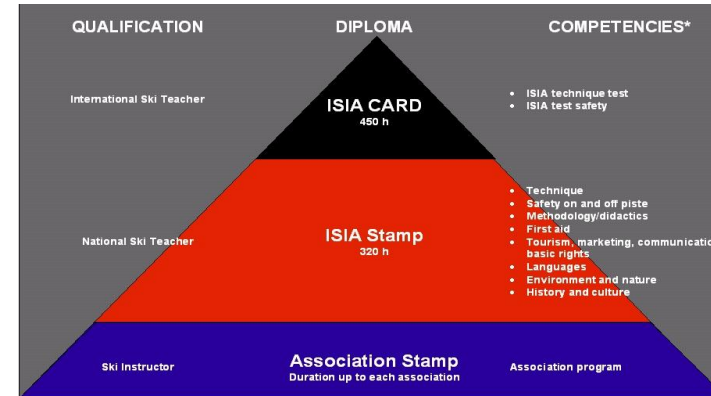

ISIA Qualification list 2014-15

NB: *ISIA Card* is the Top Competence Level

Nation	Association	Discipline	Qualification	ISIA Level

ISIA Card - Assigned to an ISIA Qualified Teacher having fulfilled an education pathway recognised by ISIA matching the ISIA Performance Level 3 as defined by the ISIA Minimum Standard, latest edition. Printed on the verso of the National Membership card identifying the ISIA Member Association the Teachers is belonging to, it carries the current year ISIA Stamp and the Ski Teacher ID Nr. as from the ISIA International Database. To be valid MUST be signed by the holder.

ISIA Stamp - Numbered, indicating the current season year. Assigned to an ISIA Qualified Teacher having fulfilled an education pathway recognised by ISIA matching the ISIA Performance Level 2 as defined by the ISIA Minimum Standard, latest edition. The stamp has to be placed on the National Membership card identifying the ISIA Member Association the Teachers is belonging to.